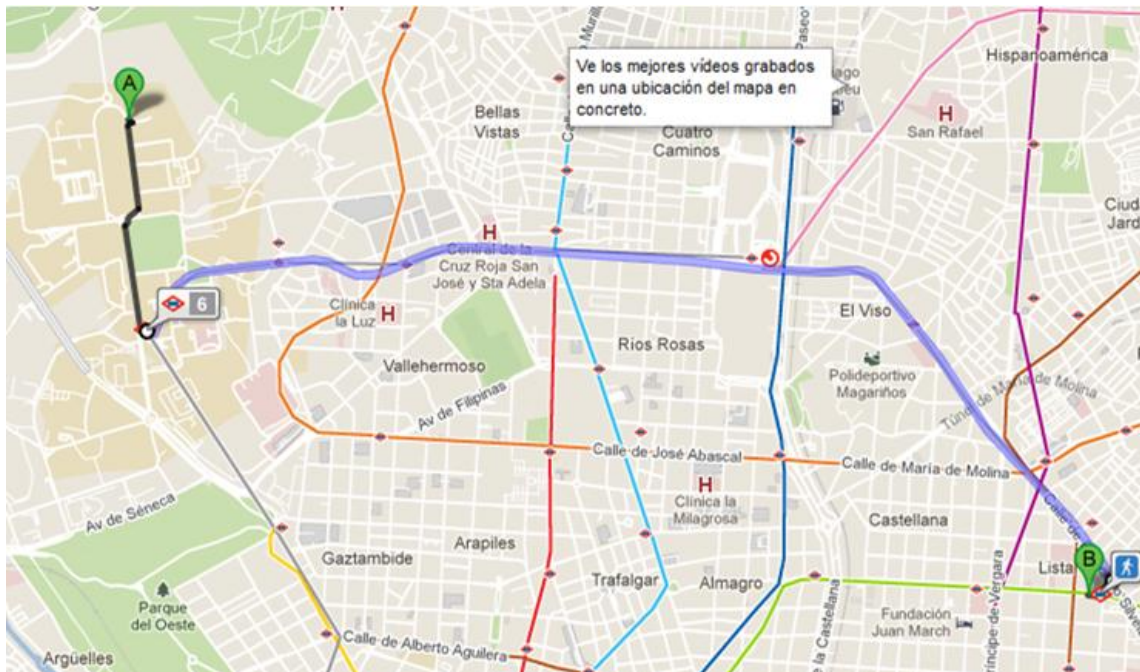

Diotronic

<http://www.diotronic.com/>

- Juan Bravo, 58 28006 Madrid
- Metro Diego de León

Conectrol

- conectrolinformatica.com
- Calle de Jorge Juan, 57, 28001 Madrid
- 915 78 10 34