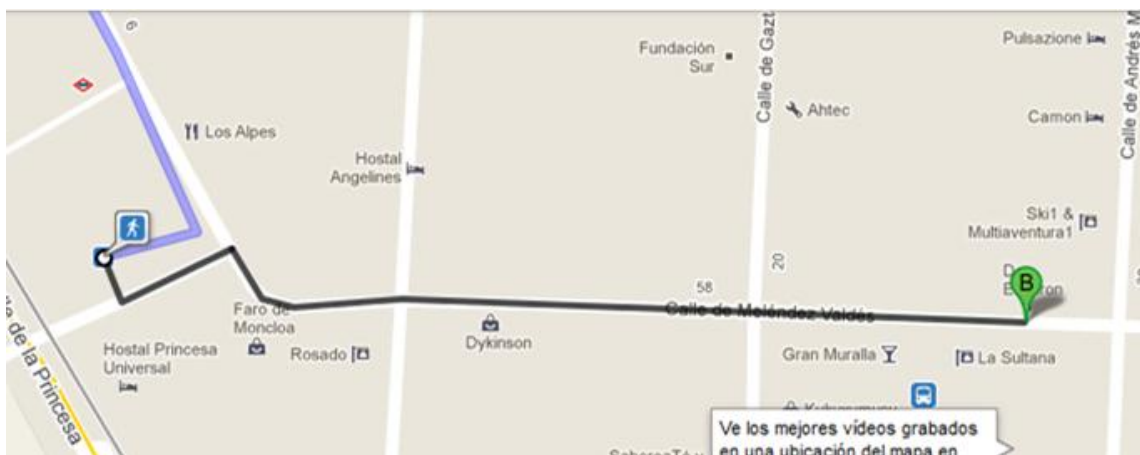

### Don Electrón

- CENTRO COMERCIAL AURRERÁ
- C/ Melendez Valdés, 52
- Madrid 28015.
- Metro: Moncloa, Argüelles.

<https://maps.google.com/maps?hl=es&client=firefox-a&q=C/+Melendez+Vald%C3%A9s,+52&ie=UTF-8>

- Bus 82 to Moncloa and then walk to C/ Melendez Valdés, 52