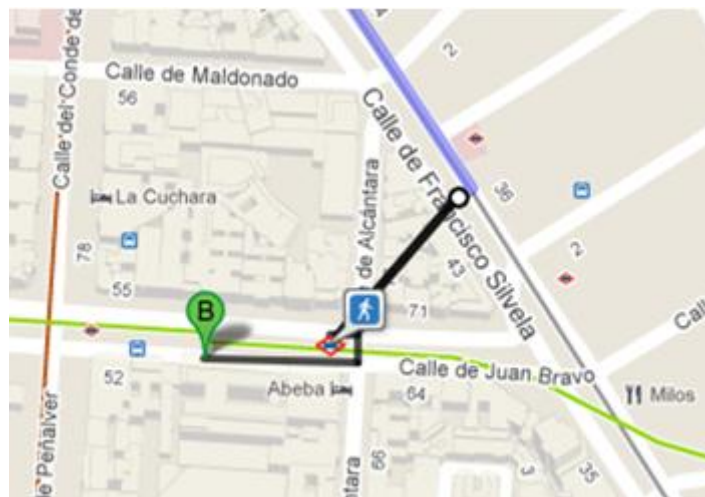

Diotronic

<http://www.diotronic.com/>

- Juan Bravo, 58 28006 Madrid
- Metro Diego de León

Conectrol

- conectrolinformatica.com
- Calle de Jorge Juan, 57, 28001 Madrid
- 915 78 10 34