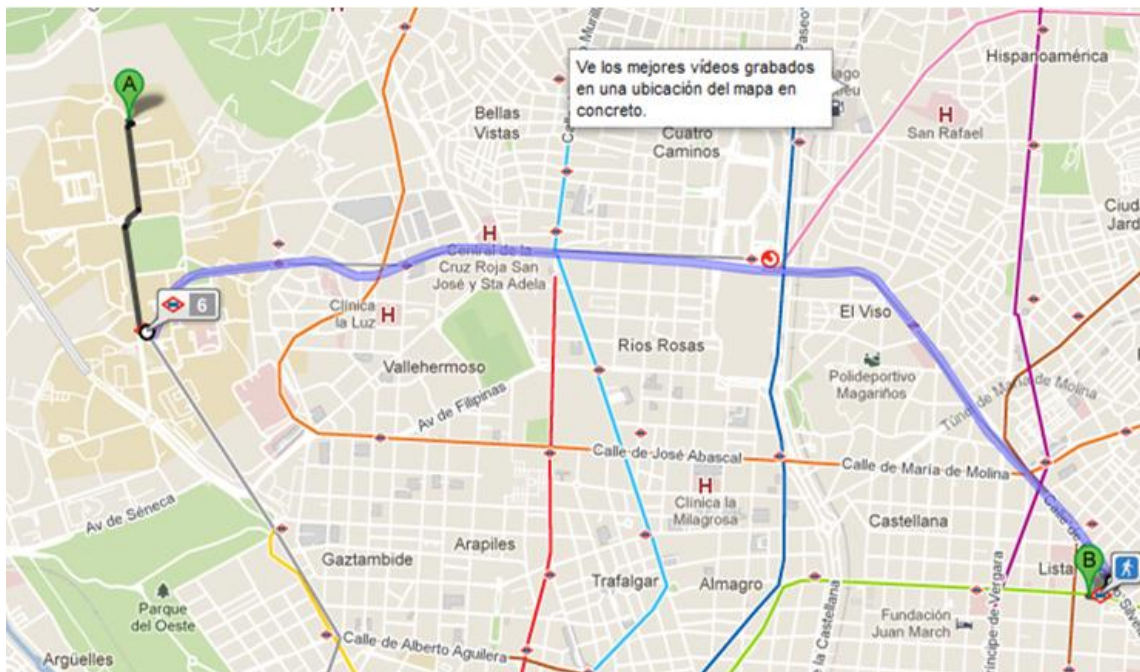

## Electronic Components Shops near ETSIT-UPM

### Don Electrón

- CENTRO COMERCIAL AURRERÁ
- C/ Melendez Valdés, 52
- Madrid 28015.
- Metro: Moncloa, Argüelles.

<https://maps.google.com/maps?hl=es&client=firefox-a&q=C/+Melendez+Vald%C3%A9s,+52&ie=UTF-8>

- Bus 82 to Moncloa and then walk to C/ Melendez Valdés, 52