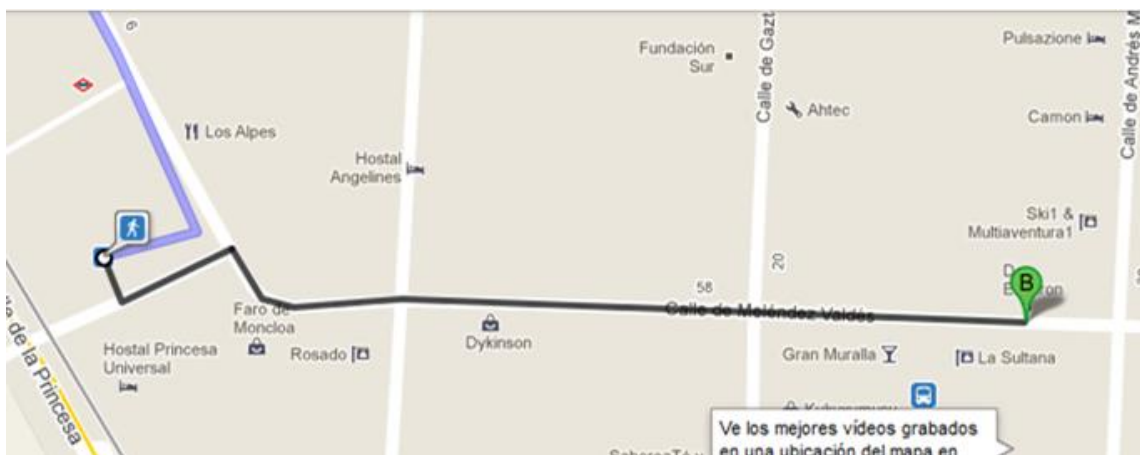

Electronic Components Shops near ETSIT-UPM

Don Electrón

- CENTRO COMERCIAL AURRERÁ
- C/ Melendez Valdés, 52
- Madrid 28015.
- Metro: Moncloa, Argüelles.

<https://maps.google.com/maps?hl=es&client=firefox-a&q=C/+Melendez+Vald%C3%A9s,+52&ie=UTF-8>

- Bus 82 to Moncloa and then walk to C/ Melendez Valdés, 52

Diotronic

<http://www.diotronic.com/>

- Juan Bravo, 58 28006 Madrid
- Metro Diego de León

Conectrol

- conectrolinformatica.com
- Calle de Jorge Juan, 57, 28001 Madrid
- 915 78 10 34