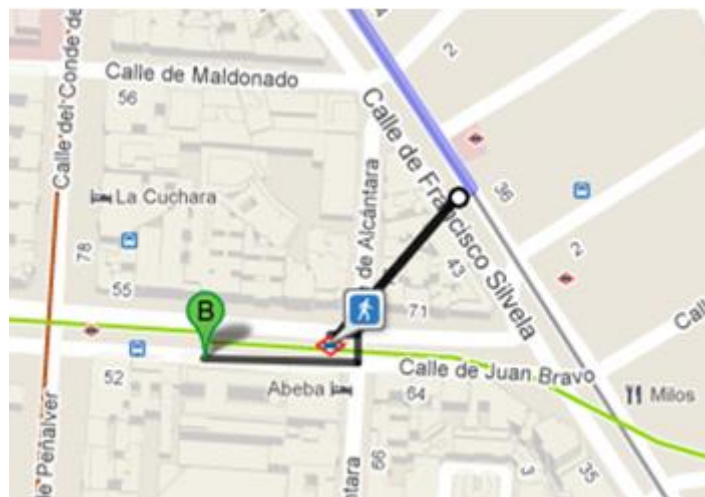

Electronic Components Shops near ETSIT-UPM

Don Electrón

- CENTRO COMERCIAL AURRERÁ
- C/ Melendez Valdés, 52
- Madrid 28015.
- Metro: Moncloa, Argüelles.

<https://maps.google.com/maps?hl=es&client=firefox-a&q=C/+Melendez+Vald%C3%A9s,+52&ie=UTF-8>

- Bus 82 to Moncloa and then walk to C/ Melendez Valdés, 52

Diotronic

<http://www.diotronic.com/>

- Juan Bravo, 58 28006 Madrid
- Metro Diego de León

Conectrol

- conectrolinformatica.com
- Calle de Jorge Juan, 57, 28001 Madrid
- 915 78 10 34