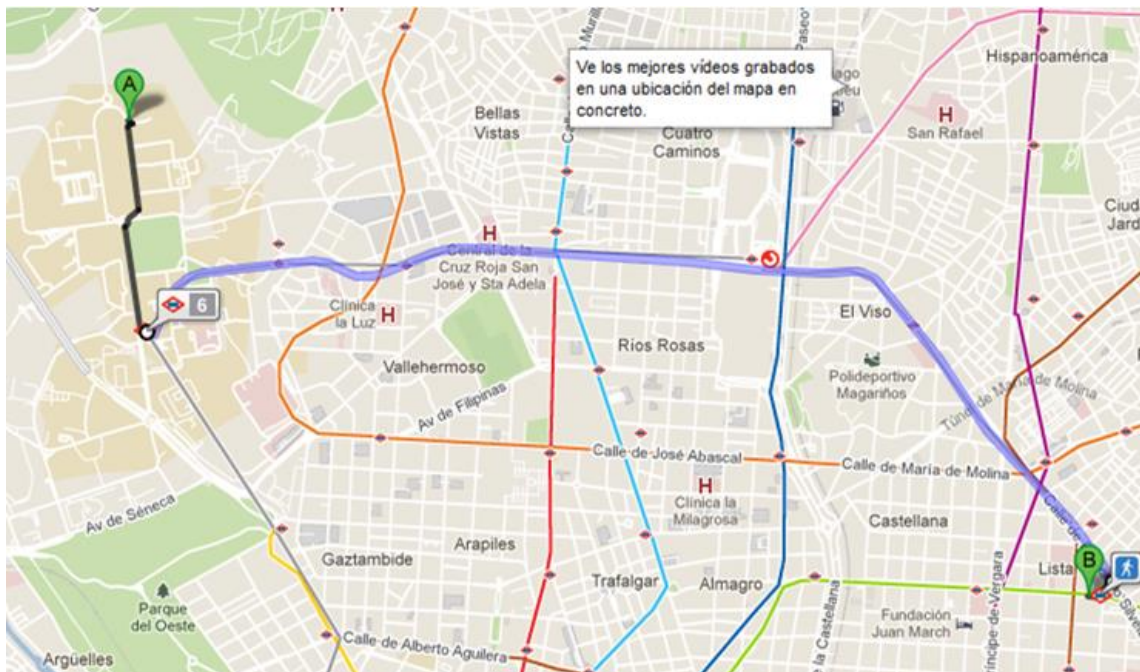

Electronic Components Shops near ETSIT-UPM

Don Electrón

- CENTRO COMERCIAL AURRERÁ
- C/ Melendez Valdés, 52
- Madrid 28015.
- Metro: Moncloa, Argüelles.

<https://maps.google.com/maps?hl=es&client=firefox-a&q=C/+Melendez+Vald%C3%A9s,+52&ie=UTF-8>

- Bus 82 to Moncloa and then walk to C/ Melendez Valdés, 52

Diotronic

<http://www.diotronic.com/>

- Juan Bravo, 58 28006 Madrid
- Metro Diego de León

Conectrol

- conectrolinformatica.com
- Calle de Jorge Juan, 57, 28001 Madrid
- 915 78 10 34