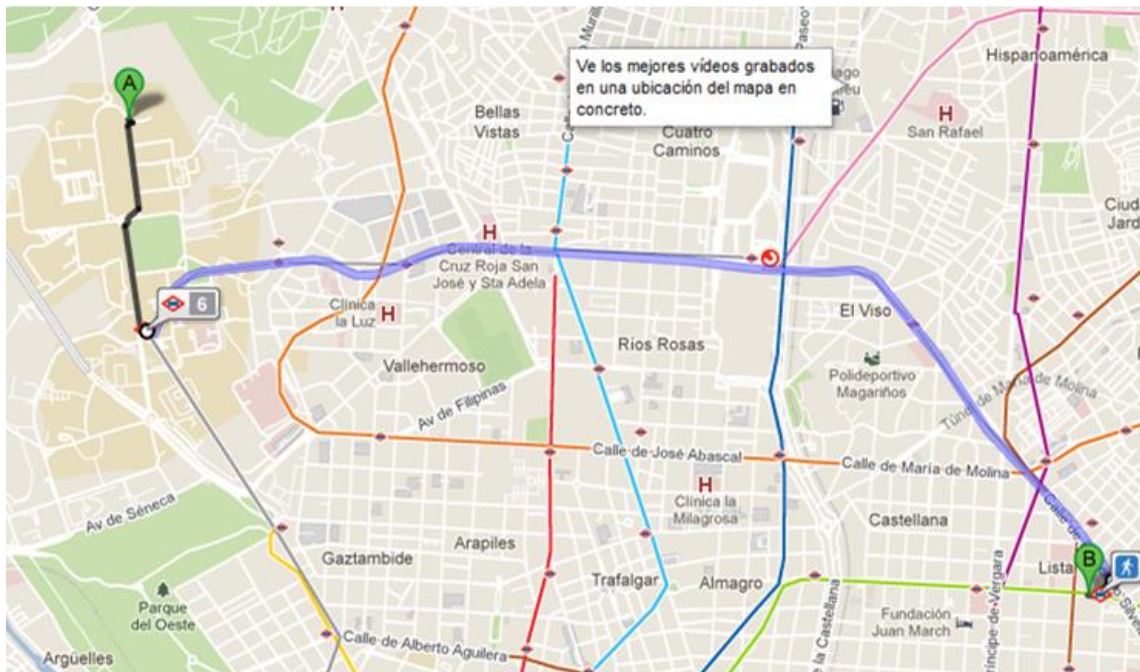

Electronic Components Shops near ETSIT-UPM

Don Electrón

- CENTRO COMERCIAL AURRERÁ
- C/ Melendez Valdés, 52
- Madrid 28015.
- Metro: Moncloa, Argüelles.

<https://maps.google.com/maps?hl=es&client=firefox-a&q=C/+Melendez+Vald%C3%A9s,+52&ie=UTF-8>

- Bus 82 to Moncloa and then walk to C/ Melendez Valdés, 52

Diotronic

<http://www.diotronic.com/>

- Juan Bravo, 58 28006 Madrid
- Metro Diego de León

Conectrol

- conectrolinformatica.com
- Calle de Jorge Juan, 57, 28001 Madrid
- 915 78 10 34