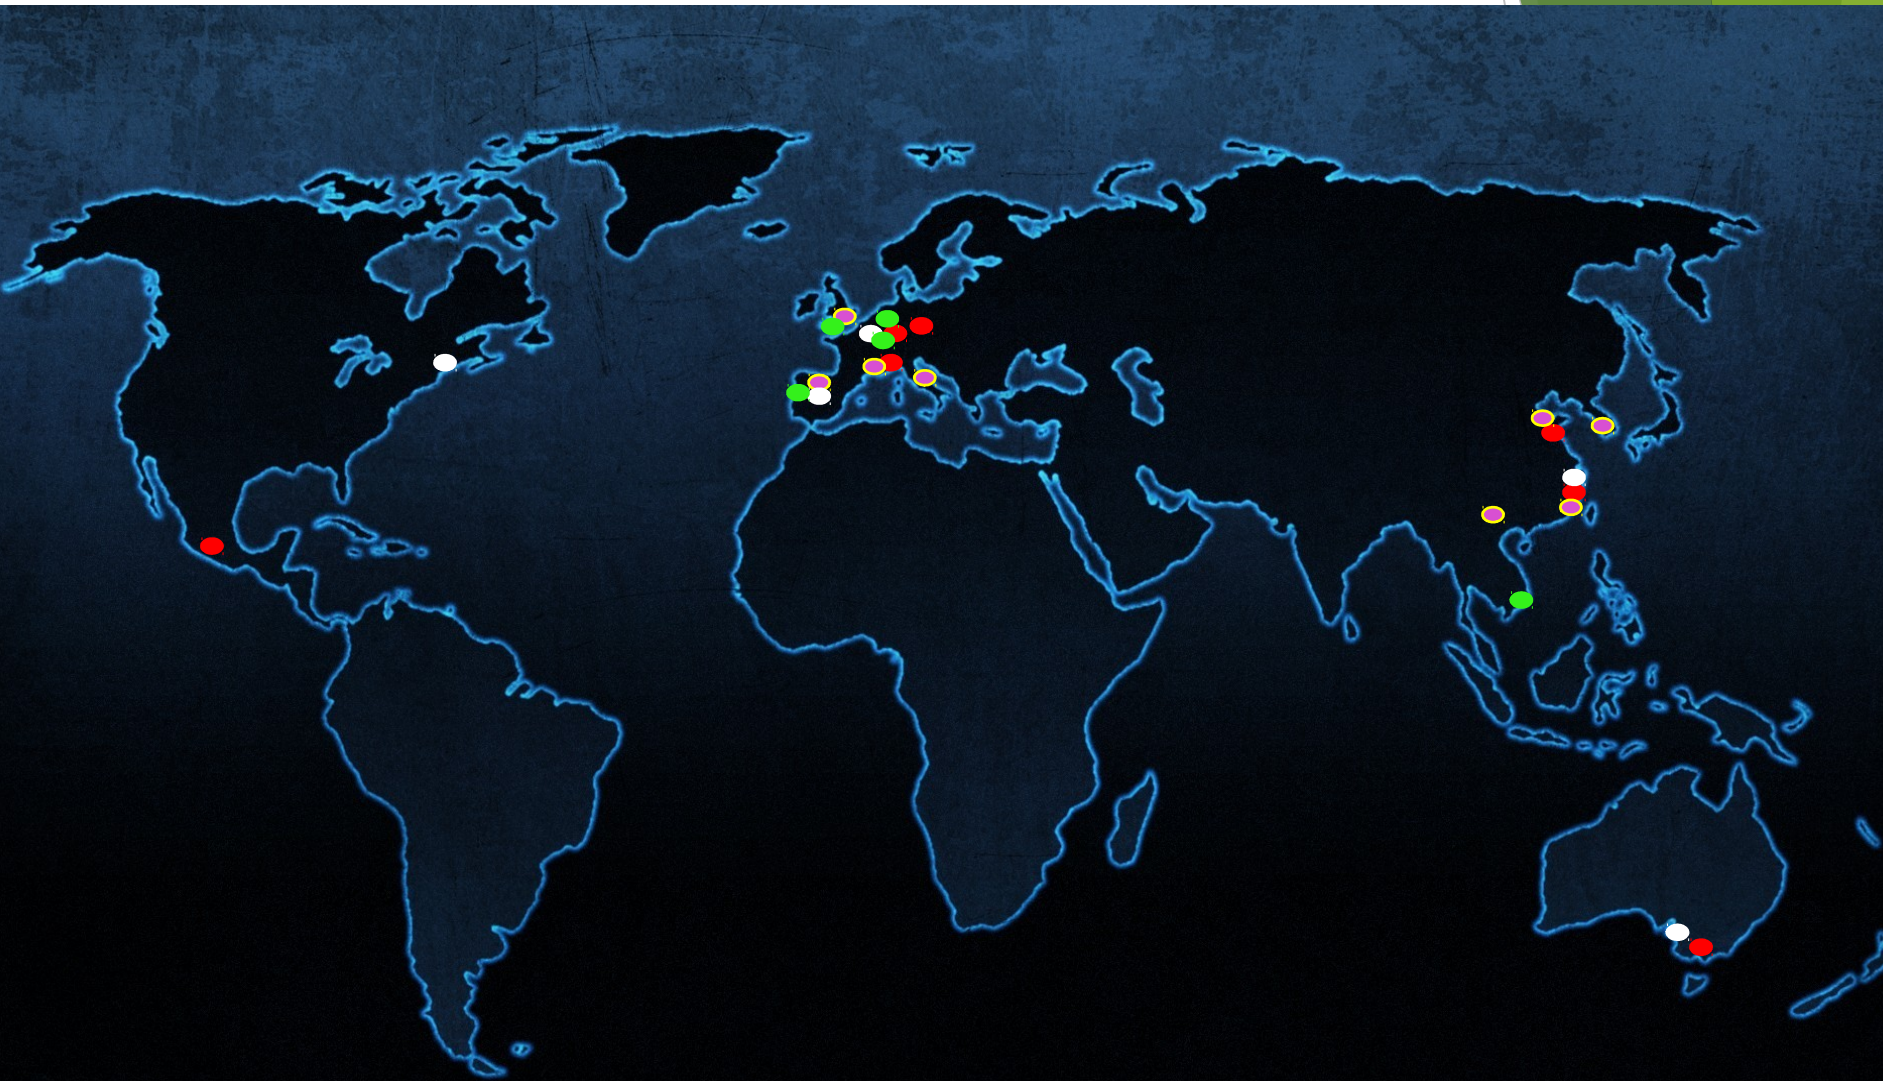

IPIN 2016 competitors